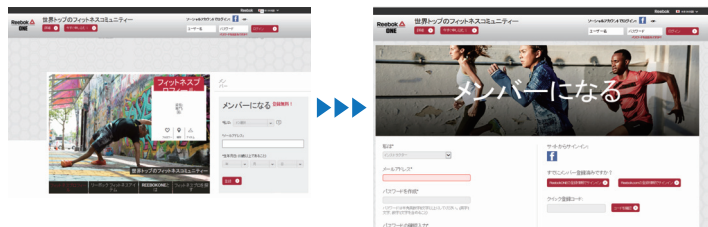

■ ReebokONE 登録までの流れ

- ① 新規会員登録をする
- ② Reebok からの承認を待つ。承認完了メールがきたら早速ログイン。
- ③ マイページをカスタマイズする
  - ・プロフィール入力
  - ・プロフィール写真入力

※ReebokONEはPC・スマホでご利用いただけますが、新規会員登録にはファイルのアップロードが必要なため、PCで登録をしてください。

ここまで来たら基本的な作業は完了です。さあ、ReebokONE を楽しみましょう!
ここまで来たら基本的な作業は完了です。さあ、ReebokONE を楽しみましょう!

- ① 他のインストラクターと繋がる
- ② 写真機能と連携する
- ③ ブログを書く
- ④ おすすめの商品をピックアップして紹介する
- ⑤ 自分でReebokの商品を購入する

①

※Reebok ONLINE SHOPに既にご登録の方は
同じe-mailアドレスで登録してください。

② Congratulations

We are excited to welcome you into the world's leading fitness community!

Here are some of the exclusive benefits our members enjoy:

- > Discounts on Reebok products
- > Build your own profile and connect with fitness professionals and gymns worldwide

*Some exclusions may apply

Click the link below to get started and use these helpful steps to complete your profile!

1) Set up your profile
2) Read, like, share and comment on community content
3) Start shopping! To activate your discount, simply click buy now in any of the modules where products are featured and you will be directed to the Reebok ecommerce site. Sign in using your ReebokONE credentials and the discount will be automatically applied at checkout.

You can now start enjoying all of the benefits ReebokONE has to offer.

If you have any questions, please contact ReebokONE customer support or reach out to the ReebokONE team at ReebokONE@reebok.com

In Good Health,
The ReebokONE Team

画面手順

携帯の写メやデジカメなどで
撮影した証明書をアップロードしてください。

後日、事務局よりご登録メールアドレスに登録完了 (題名 : Welcome to Reebok) の
連絡が来ます。(審査も含め、登録完了まで数日かかります。)

私は*
インストラクター

経歴
資格もしくは修了の証明書を追加し、現在お持ちの資格もしくは修了の証明書を以下に入力すると、プロフィールにご追加されます。3つ以上追加が可能です。

メールアドレス*
資格/修了過程を入力

パスワードを作成*
専門分野*
1つ選択

パスワードの確認入力*
資格の証明書をアップロードしてください
ファイルフォーマットは.JPG、PNG、PDFでお願、いたします。またファイルサイズは4MB以下でアップロードしてください

名前*
Choose File アップロード

生年月日* (13歳以上であること)
8月 6

性別*
1つ選択

ジム団体
1つ選択

☐ 私は、リーボックのプライブライバーシリーズに同意します。 **プライブライバー**

☐ プライブライバーシリーズ参加

☐ リーボックの最新情報メールの受信を希望します。

☐ 私は、リーボックがマーケティング、意見調査の目的で、私の個人データをLes Mills と提携すると共有することを許可します。(?)

登録

■ ご注意事項

ReebokONE を通じて、一般の方とコミュニケーションをとる事も可能です。一般の方とのコミュニケーションについては、各ジムの服務規程にのっとり活動をしてください。

▶各インストラクターの皆様が指導されているスポーツクラブ・ジム等によっては、お客様との直接的なコミュニケーションが禁止されている施設も一部ございますので、各施設の服務規程に従ってご利用頂きますよう、予めご了承ください。